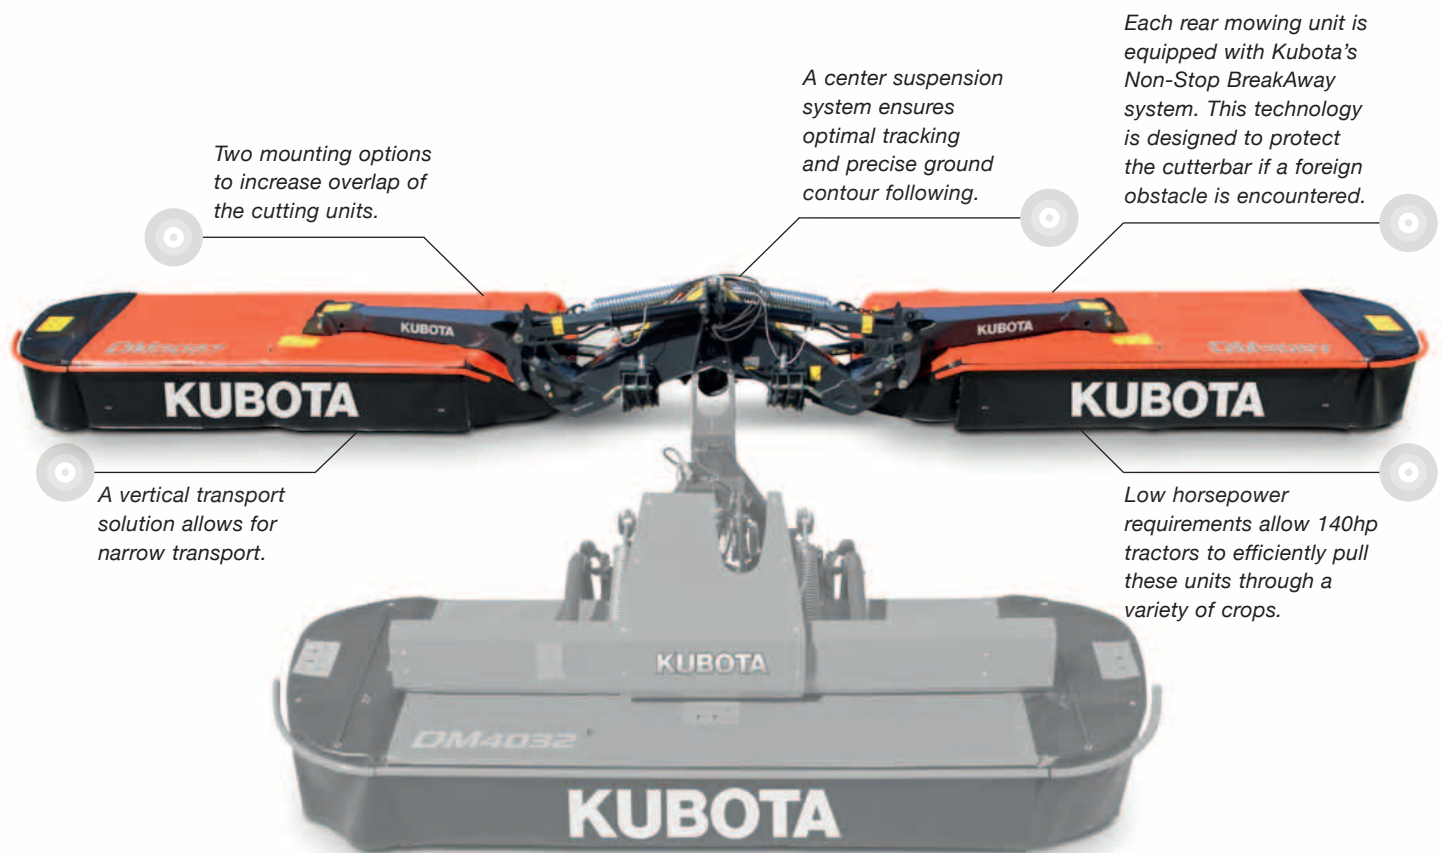

### Kubota DM3087

With only 140hp, Kubota's DM3087 can provide 28'7" of cutting productivity. This cutting solution allows farmers to effectively mow extensive areas with a relatively small tractor.

Weighing only 3000lbs, this unit proves to be the ideal ratio between low weight, to large working width. The center suspended mowing units combined with Kubota's cutterbar technology and their three - bladed discs offer unmatched mowing performance.

# KUBOTA DM4032

*Kubota's Non-Stop BreakAway technology protects the cutterbar by moving the mowing unit both back and up when an obstacle is encountered.*

*Simple to set and adjust. Set the height of the tractor linkage and adjust ground pressure by tightening the suspension springs.*

### Kubota DM4032

Kubota's DM4032 features a user friendly interface while still providing a tough low weight solution. The DM4032 distinguishes itself through its excellent cutting performance and its unique ability to adapt to a variety of terrain.

### Kubota RA2072

The RA2072 is Kubota's smallest double rotor, center delivery rake. This rake is ideal for small professional operations that need added flexibility. With raking widths ranging between 20'4" - 23'7" it has the ability to work comfortably in tight fields and produce consistent windrows day in and day out.