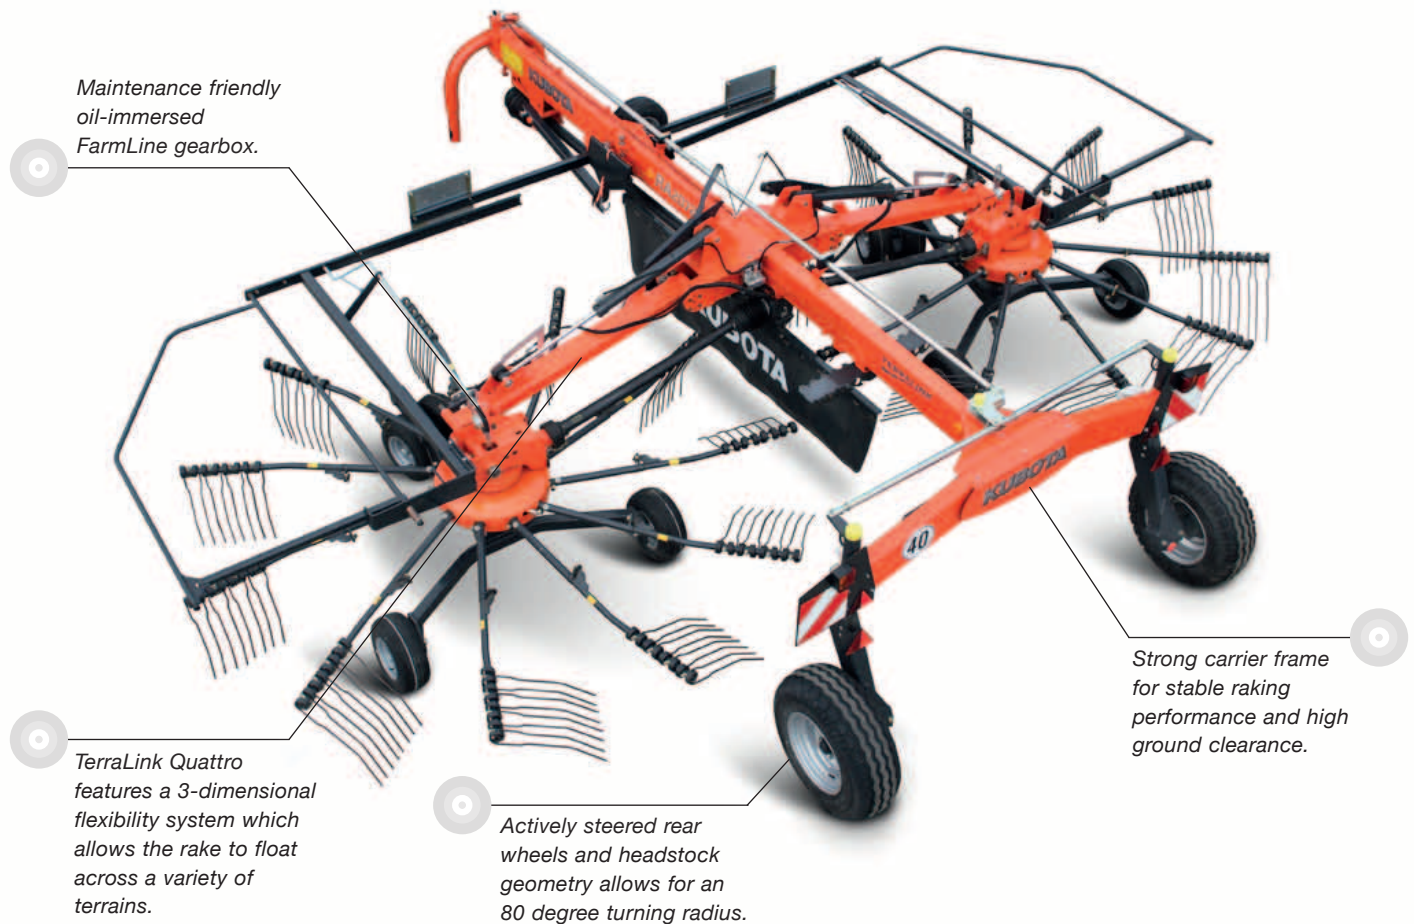

KUBOTA RA2072

COST-EFFECTIVE TWO-ROTOR RAKE

Kubota RA2072

The RA2072 is Kubota's smallest double rotor, center delivery rake. This rake is ideal for small professional operations that need added flexibility. With raking widths ranging between 20'4" - 23'7" it has the ability to work comfortably in tight fields and produce consistent windrows day in and day out.

Kubota's RA2072 has a sturdy carrier frame which features rear steered wheels, a TerraLink Quattro flexibility system and a unique hydraulically controlled working width adjustment.

Kubota Model	RA 2072
Working Width (ft)	20'4"-23'7"
Weight approx. (lbs)	3616
Hitch (CAT)	2
Min. PTO hp req. (hp/kW)	50/35
Number of rotors	2
Number of arms per rotor	11